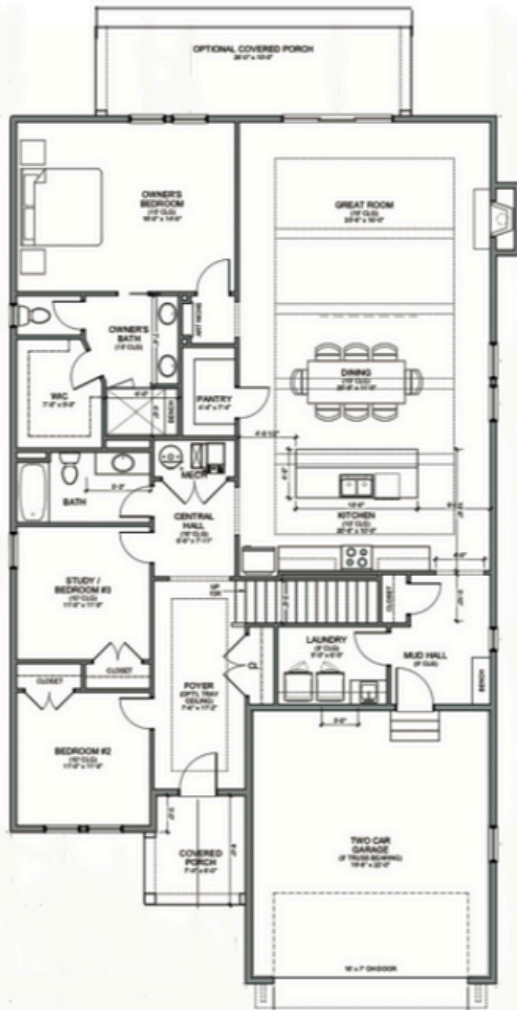

## *Beulah Park Elenton*

2,573 sq ft

[www.ICH-Builders.com](http://www.ICH-Builders.com)

# Beulah Park Elenton

2,573 sq ft

## PLAN FEATURES

- TOTAL SQ. FT. **2,573 sq ft**
- BEDROOMS 3
- BATHROOMS 2
- OVERALL WIDTH 42'
- OVERALL DEPTH 72'